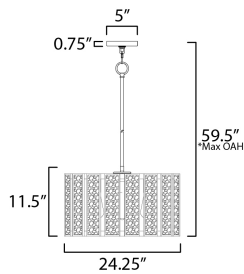

**PRODUCT DESCRIPTION**

Classic in form and evoking the sea, laminae of Capiz shell are framed in paneled drum shapes. The Natural Aged Brass finish refines the coastal elements and complements the warm glow from behind the translucent panels. Available in multiple configurations of pendants as well as tiered chandeliers as well as a tall ADA-compliant wall sconce, the collection offers a sophisticated approach to coastal design.

\*max overall height

**MEASUREMENTS**

- DIMENSION : 24.25" L x 24.25" W x 11.5" H
- MAX OAH : 59.5" OAH
- CANOPY : 5" W x 0.75" H x 5" L
- HANGING WEIGHT : 6.13 lb

**LAMPING**

- INPUT VOLTAGE : 120V
- BULB : 4 x 60W Incandescent E26 Medium , 240W Total
- BULB INCLUDED : (Not Included)
- DIMMABLE : Y