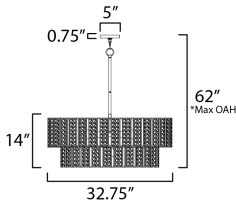

MEASUREMENTS

DIMENSION : 32.75" L x 32.75" W x 14" H
 MAX OAH : 62" OAH
 CANOPY : 5" W x 0.75" H x 5" L
 HANGING WEIGHT : 23.8 lb

LAMPING

INPUT VOLTAGE : 120V
 LUMENS : 1 Rated (1 Del.)
 BULB : 6 x 60W Incandescent E26 Medium , 360W Total
 BULB INCLUDED : (Not Included)
 DIMMABLE : Y