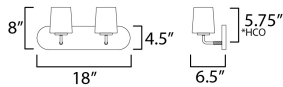

LAMPING

INPUT VOLTAGE : 120V
BULB : 2 x 60W Incandescent E26 Medium , 120W Total
BULB INCLUDED : (Not Included)
DIMMABLE :
LIGHTING_DIRECTION : Up/Down