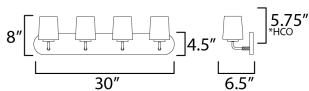

LAMPING

INPUT VOLTAGE : 120V
BULB : 4 x 60W Incandescent E26 Medium , 240W Total
BULB INCLUDED : (Not Included)
LIGHTING_DIRECTION : Up/Down