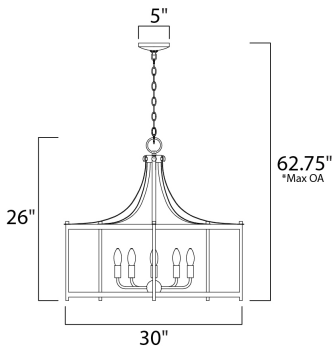

PRODUCT DESCRIPTION

Classic open air frames of Oil Rubbed Bronze with rich Antique Brass accents give this classic design an upscale appearance at a price everyone can afford.

*max overall height

MEASUREMENTS

- DIMENSION : 30" L x 30" W x 26" H
- MAX OAH : 62.75" OAH
- CANOPY : 5" W x 0.75" H x 5" L
- HANGING WEIGHT : 8.8 lb
- WIRE LENGTH : 120"

LAMPING

- INPUT VOLTAGE : 120V
- BULB : 5 x 60W Incandescent E12 Candelabra , 300W Total
- BULB INCLUDED : (Not Included)
- DIMMABLE : Yes

FINISHES OPTION

Oil Rubbed Bronze / Antique Brass (OIAB)

MATERIAL

Steel

RATINGS

cETLus
Dry Location

ADDITIONAL

ADJUSTABLE
OPERATING TEMPERATURE:
-20°C (-4°F), 40°C (104°F)

Always consult a qualified electrician before installing any lighting product.