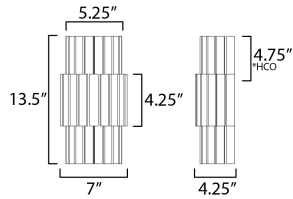

LAMPING

INPUT VOLTAGE : 120V
BULB : 2 x 60W Incandescent E12 Candelabra , 120W Total
BULB INCLUDED : (Not Included)
DIMMABLE : Triac or ELV (Phase Dim)
LIGHTING_DIRECTION : Up/Down