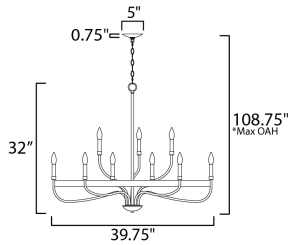

*max overall height

MEASUREMENTS

- DIMENSION : 39.75" L x 39.75" W x 32" H
- MAX OAH : 108.75" OAH
- CANOPY : 5" W x 0.75" H x 5" L
- HANGING WEIGHT : 14.74 lb

LAMPING

- INPUT VOLTAGE : 120V
- BULB : 9 x 60W Incandescent E12 Candelabra , 540W Total
- BULB INCLUDED : (Not Included)
- DIMMABLE : Y