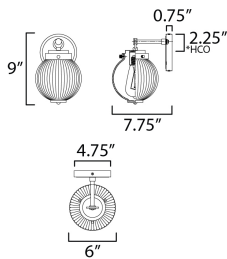

PRODUCT DESCRIPTION

Nostalgic spherical glass volumes with a ribbed pattern and a dipped flat bottom, this collection offers a retro and eclectic choice for pendants and sconces. Available in Oil Rubbed Bronze, Satin Brass, and Satin Nickel, these fixtures provide elegant illumination, adding distinctive style to common spaces.

MEASUREMENTS

DIMENSION : 6" W x 9" H x 7.75" Ext
MAX OAH : 4.75" W x 4.75" H
HANGING WEIGHT : 1.98 lb

LAMPING

INPUT VOLTAGE : 120V
BULB : 1 x 60W Incandescent E26 Medium , 60W Total
BULB INCLUDED : (Not Included)
DIMMABLE : Y
LIGHTING_DIRECTION : Down

FINISHES OPTION

- Oil Rubbed Bronze (OI)
- Satin Brass (SBR)
- Satin Nickel (SN)

GLASS

Clear Ribbed CR

MATERIAL

Steel, Glass

RATINGS

cETLus
Damp Location

ADDITIONAL

INSTALL UP/DOWN: Down
OPERATING TEMPERATURE:
-20°C (-4°F), 40°C (104°F)

Always consult a qualified electrician before installing any lighting product.