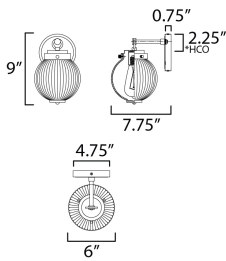

PRODUCT DESCRIPTION

Nostalgic spherical glass volumes with a ribbed pattern and a dipped flat bottom, this collection offers a retro and eclectic choice for pendants and sconces. Available in Oil Rubbed Bronze, Satin Brass, and Satin Nickel, these fixtures provide elegant illumination, adding distinctive style to common spaces.

MEASUREMENTS

DIMENSION : 6" W x 9" H x 7.75" Ext
MAX OAH : 4.75" W x 4.75" H
HANGING WEIGHT : 1.98 lb

LAMPING

INPUT VOLTAGE : 120V
BULB : 1 x 60W Incandescent E26 Medium , 60W Total
BULB INCLUDED : (Not Included)
DIMMABLE : Y
LIGHTING_DIRECTION : Down

FINISHES OPTION

- Oil Rubbed Bronze (OI)
- Satin Brass (SBR)
- Satin Nickel (SN)

GLASS

Clear Ribbed CR

MATERIAL

Steel, Glass

RATINGS

cETLus
Damp Location

ADDITIONAL

INSTALL UP/DOWN: Down
OPERATING TEMPERATURE:
-20°C (-4°F), 40°C (104°F)

Always consult a qualified electrician before installing any lighting product.