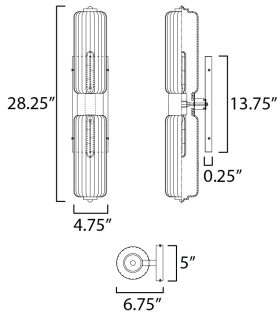

MEASUREMENTS

DIMENSION : 5" W x 28.25" H x 6.75" Ext
 MAX OAH : 5" W x 13.75" H
 HANGING WEIGHT : 6.06 lb

LAMPING

INPUT VOLTAGE : 120V
 BULB : 2 x 60W Incandescent E26 Medium , 120W Total
 BULB INCLUDED : (Not Included)
 DIMMABLE : Y
 LIGHTING_DIRECTION : Up & down