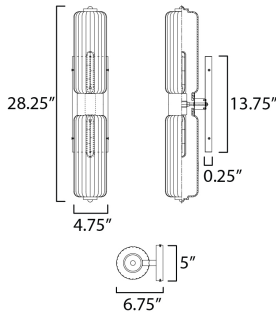

**MEASUREMENTS**

DIMENSION : 5" W x 28.25" H x 6.75" Ext  
 MAX OAH : 5" W x 13.75" H  
 HANGING WEIGHT : 6.06 lb

**LAMPING**

INPUT VOLTAGE : 120V  
 BULB : 2 x 60W Incandescent E26 Medium , 120W Total  
 BULB INCLUDED : (Not Included)  
 DIMMABLE : Y  
 LIGHTING\_DIRECTION : Up & down