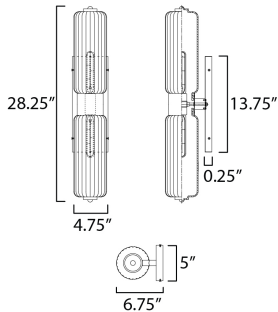

MEASUREMENTS

DIMENSION : 5" W x 28.25" H x 6.75" Ext
 MAX OAH : 5" W x 13.75" H
 HANGING WEIGHT : 6.06 lb

LAMPING

INPUT VOLTAGE : 120V
 BULB : 2 x 60W Incandescent E26 Medium , 120W Total
 BULB INCLUDED : (Not Included)
 DIMMABLE : Y
 LIGHTING_DIRECTION : Up & down