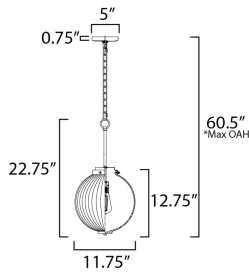

PRODUCT DESCRIPTION

Nostalgic spherical glass volumes with a ribbed pattern and a dipped flat bottom, this collection offers a retro and eclectic choice for pendants and sconces. Available in Oil Rubbed Bronze, Satin Brass, and Satin Nickel, these fixtures provide elegant illumination, adding distinctive style to common spaces.

*max overall height

MEASUREMENTS

DIMENSION : 11.75" L x 11.75" W x 22.75" H
 MAX OAH : 60.5" OAH
 CANOPY : 5" W x 0.75" H x 5" L
 HANGING WEIGHT : 5.95 lb

LAMPING

INPUT VOLTAGE : 120V
 BULB : 1 x 60W Incandescent E26 Medium , 60W Total
 BULB INCLUDED : (Not Included)
 DIMMABLE : Y

FINISHES OPTION

-  Oil Rubbed Bronze (OI)
-  Satin Brass (SBR)
-  Satin Nickel (SN)

GLASS

Clear Ribbed CR

MATERIAL

Steel, Glass

RATINGS

cETLus
 Dry Location