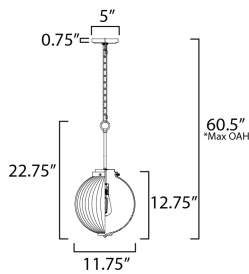

PRODUCT DESCRIPTION

Nostalgic spherical glass volumes with a ribbed pattern and a dipped flat bottom, this collection offers a retro and eclectic choice for pendants and sconces. Available in Oil Rubbed Bronze, Satin Brass, and Satin Nickel, these fixtures provide elegant illumination, adding distinctive style to common spaces.

*max overall height

MEASUREMENTS

DIMENSION : 11.75" L x 11.75" W x 22.75" H
 MAX OAH : 60.5" OAH
 CANOPY : 5" W x 0.75" H x 5" L
 HANGING WEIGHT : 5.95 lb

LAMPING

INPUT VOLTAGE : 120V
 BULB : 1 x 60W Incandescent E26 Medium , 60W Total
 BULB INCLUDED : (Not Included)
 DIMMABLE : Y

FINISHES OPTION

-  Oil Rubbed Bronze (OI)
-  Satin Brass (SBR)
-  Satin Nickel (SN)

GLASS

Clear Ribbed CR

MATERIAL

Steel, Glass

RATINGS

cETLus
 Dry Location