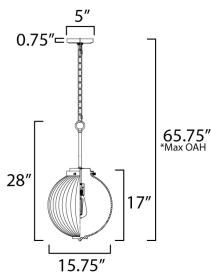

**PRODUCT DESCRIPTION**

Nostalgic spherical glass volumes with a ribbed pattern and a dipped flat bottom, this collection offers a retro and eclectic choice for pendants and sconces. Available in Oil Rubbed Bronze, Satin Brass, and Satin Nickel, these fixtures provide elegant illumination, adding distinctive style to common spaces.

\*max overall height

**MEASUREMENTS**

- DIMENSION : 15.75" L x 15.75" W x 28" H
- MAX OAH : 65.75" OAH
- CANOPY : 5" W x 0.75" H x 5" L
- HANGING WEIGHT : 8.6 lb

**LAMPING**

- INPUT VOLTAGE : 120V
- BULB : 1 x 60W Incandescent E26 Medium , 60W Total
- BULB INCLUDED : (Not Included)
- DIMMABLE : Y