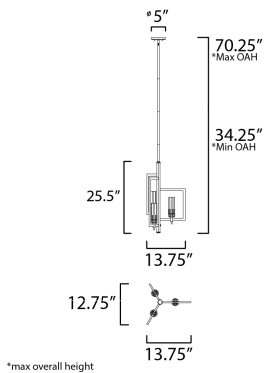

LAMPING

INPUT VOLTAGE : 120V
BULB : 3 x 60W Incandescent E12 Candelabra , 180W Total
BULB INCLUDED : (Not Included)
DIMMABLE :