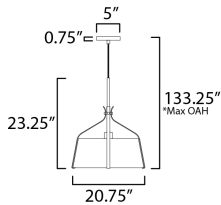

MEASUREMENTS

- DIMENSION : 20.75" L x 20.75" W x 23.25" H
- MAX OAH : 133.25" OAH
- CANOPY : 5" W x 0.75" H x 5" L
- HANGING WEIGHT : 9.3 lb

LAMPING

- INPUT VOLTAGE : 120V
- BULB : 3 x 60W Incandescent E26 Medium , 180W Total
- BULB INCLUDED : (Not Included)
- DIMMABLE : Triac or ELV (Phase Dim)