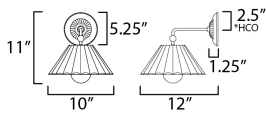

LAMPING

INPUT VOLTAGE : 120V
BULB : 1 x 60W Incandescent E26 Medium , 60W Total
BULB INCLUDED : (Not Included)
DIMMABLE :
LIGHTING_DIRECTION : Down