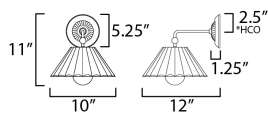

LAMPING

INPUT VOLTAGE : 120V
BULB : 1 x 60W Incandescent E26 Medium , 60W Total
BULB INCLUDED : (Not Included)
DIMMABLE : Y
LIGHTING_DIRECTION : Down