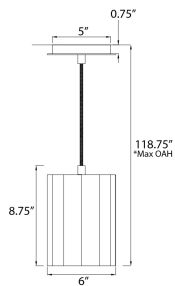

*max overall height

MEASUREMENTS

- DIMENSION : 6" L x 6" W x 8.75" H
- MAX OAH : 118.75" OAH
- CANOPY : 5" W x 0.75" H x 5" L
- HANGING WEIGHT : 4.2 lb

LAMPING

- INPUT VOLTAGE : 120V
- BULB : 1 x 60W Incandescent E26 Medium , 60W Total
- BULB INCLUDED : (Not Included)
- DIMMABLE : Triac or ELV (Phase Dim)