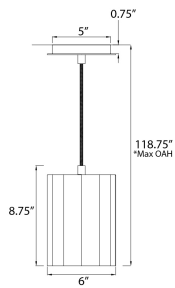

\*max overall height

**MEASUREMENTS**

- DIMENSION : 6" L x 6" W x 8.75" H
- MAX OAH : 118.75" OAH
- CANOPY : 5" W x 0.75" H x 5" L
- HANGING WEIGHT : 4.2 lb

**LAMPING**

- INPUT VOLTAGE : 120V
- BULB : 1 x 60W Incandescent E26 Medium , 60W Total
- BULB INCLUDED : (Not Included)
- DIMMABLE : Triac or ELV (Phase Dim)