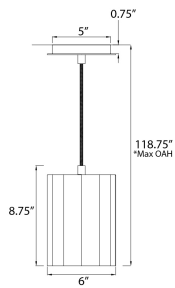

*max overall height

MEASUREMENTS

- DIMENSION : 6" L x 6" W x 8.75" H
- MAX OAH : 118.75" OAH
- CANOPY : 5" W x 0.75" H x 5" L
- HANGING WEIGHT : 4.2 lb

LAMPING

- INPUT VOLTAGE : 120V
- BULB : 1 x 60W Incandescent E26 Medium , 60W Total
- BULB INCLUDED : (Not Included)
- DIMMABLE : Triac or ELV (Phase Dim)