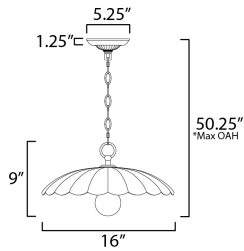

MEASUREMENTS

DIMENSION : 16" L x 16" W x 9" H
 MAX OAH : 50.25" OAH
 CANOPY : 5.25" W x 1.25" H x 5.25" L
 HANGING WEIGHT : 3.4 lb

LAMPING

INPUT VOLTAGE : 120V
 BULB : 1 x 60W Incandescent E26 Medium , 60W Total
 BULB INCLUDED : (Not Included)
 DIMMABLE :