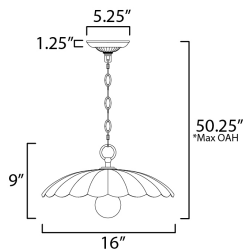

MEASUREMENTS

DIMENSION : 16" L x 16" W x 9" H
 MAX OAH : 50.25" OAH
 CANOPY : 5.25" W x 1.25" H x 5.25" L
 HANGING WEIGHT : 3.4 lb

LAMPING

INPUT VOLTAGE : 120V
 BULB : 1 x 60W Incandescent E26 Medium , 60W Total
 BULB INCLUDED : (Not Included)
 DIMMABLE : Y

*max overall height

FINISHES OPTION

-  Black / Gold Leaf (BKGL)
-  Dark Grey / Gold Leaf (DGGL)
-  Matte White / Gold Leaf (MWGL)

MATERIAL

Steel

RATINGS

cETLus
 Dry Location

ADDITIONAL