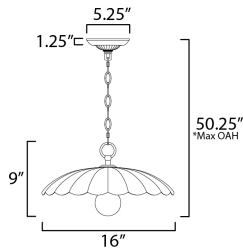

MEASUREMENTS

DIMENSION : 16" L x 16" W x 9" H
 MAX OAH : 50.25" OAH
 CANOPY : 5.25" W x 1.25" H x 5.25" L
 HANGING WEIGHT : 3.4 lb

LAMPING

INPUT VOLTAGE : 120V
 BULB : 1 x 60W Incandescent E26 Medium , 60W Total
 BULB INCLUDED : (Not Included)
 DIMMABLE :

*max overall height

FINISHES OPTION

-  Black / Gold Leaf (BKGL)
-  Dark Grey / Gold Leaf (DGGL)
-  Matte White / Gold Leaf (MWGL)

MATERIAL

Steel

RATINGS

cETLus
 Dry Location

ADDITIONAL