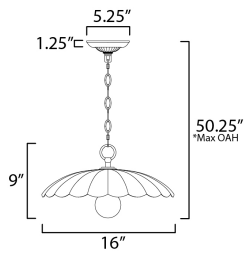

**MEASUREMENTS**

DIMENSION : 16" L x 16" W x 9" H  
 MAX OAH : 50.25" OAH  
 CANOPY : 5.25" W x 1.25" H x 5.25" L  
 HANGING WEIGHT : 3.4 lb

**LAMPING**

INPUT VOLTAGE : 120V  
 BULB : 1 x 60W Incandescent E26 Medium , 60W Total  
 BULB INCLUDED : (Not Included)  
 DIMMABLE : Y