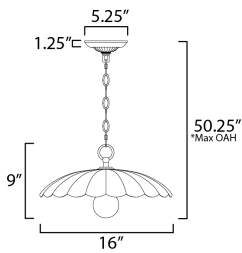

MEASUREMENTS

DIMENSION : 16" L x 16" W x 9" H
 MAX OAH : 50.25" OAH
 CANOPY : 5.25" W x 1.25" H x 5.25" L
 HANGING WEIGHT : 3.4 lb

LAMPING

INPUT VOLTAGE : 120V
 BULB : 1 x 60W Incandescent E26 Medium , 60W Total
 BULB INCLUDED : (Not Included)
 DIMMABLE : Y