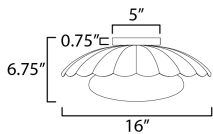

**MEASUREMENTS**

DIMENSION : 16" L x 16" W x 6.75" H  
 CANOPY : 5" W x 0.75" H x 5" L  
 HANGING WEIGHT : 4.9 lb

**LAMPING**

INPUT VOLTAGE : 120V  
 BULB : 1 x 60W Incandescent E26 Medium , 60W Total  
 BULB INCLUDED : (Not Included)  
 DIMMABLE : Y