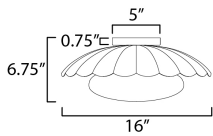

MEASUREMENTS

DIMENSION : 16" L x 16" W x 6.75" H
 CANOPY : 5" W x 0.75" H x 5" L
 HANGING WEIGHT : 4.9 lb

LAMPING

INPUT VOLTAGE : 120V
 BULB : 1 x 60W Incandescent E26 Medium , 60W Total
 BULB INCLUDED : (Not Included)
 DIMMABLE : Y