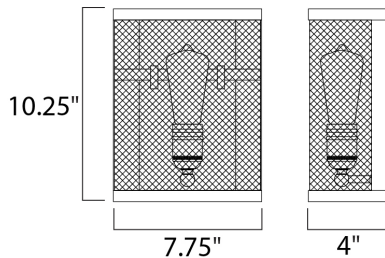

**MEASUREMENTS**

DIMENSION : 7.75" W x 10.25" H x 4" Ext  
 MAX OAH : 5" W x 0.75" H  
 HANGING WEIGHT : 2.64 lb

**LAMPING**

INPUT VOLTAGE : 120V  
 BULB : 1 x 60W Incandescent E26 Medium , 60W Total  
 BULB INCLUDED : (Not Included)  
 DIMMABLE : Yes