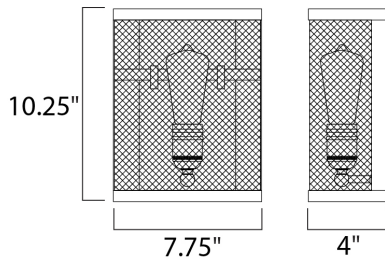

MEASUREMENTS

DIMENSION : 7.75" W x 10.25" H x 4" Ext
 MAX OAH : 5" W x 0.75" H
 HANGING WEIGHT : 2.82 lb

LAMPING

INPUT VOLTAGE : 120V
 BULB : 1 x 6W LED E26 Medium , 6W Total
 BULB INCLUDED : (Included)
 DIMMABLE : Yes
 COLOR_TEMP : 2200K