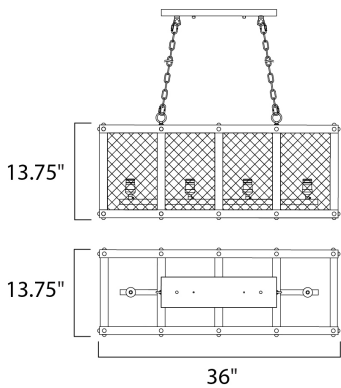

MEASUREMENTS

DIMENSION : 36" L x 13.75" W x 13.75" H
 HANGING WEIGHT : 15.2 lb

LAMPING

INPUT VOLTAGE : 120V
 BULB : 4 x 60W Incandescent E26 Medium , 240W Total
 BULB INCLUDED : (Not Included)
 DIMMABLE : Yes