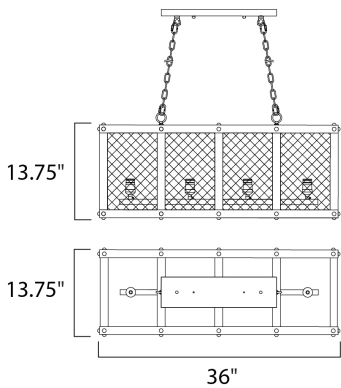

MEASUREMENTS

DIMENSION : 36" L x 13.75" W x 13.75" H
 HANGING WEIGHT : 15.92 lb

LAMPING

INPUT VOLTAGE : 120V
 BULB : 4 x 60W Incandescent E26 Medium , 240W Total
 BULB INCLUDED : (Included)
 DIMMABLE : Yes