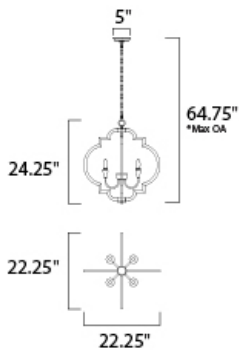

*max overall height of fixture

MEASUREMENTS

- DIMENSION : 22.25" L x 22.25" W x 24.25" H
- MAX OAH : 64.75" OAH
- CANOPY : 5" W x 1.25" H x 5" L
- HANGING WEIGHT : 7.26 lb

LAMPING

- INPUT VOLTAGE : 120V
- BULB : 4 x 60W Incandescent E12 Candelabra , 240W Total
- BULB INCLUDED : (Not Included)
- DIMMABLE : Yes