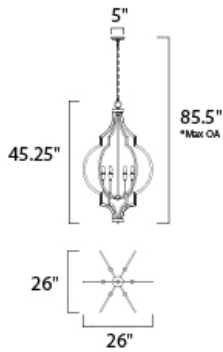

\*max overall height of fixture

**MEASUREMENTS**

- DIMENSION : 26" L x 26" W x 45.25" H
- MAX OAH : 85.5" OAH
- CANOPY : 5" W x 1.25" H x 5" L
- HANGING WEIGHT : 13.64 lb

**LAMPING**

- INPUT VOLTAGE : 120V
- BULB : 6 x 60W Incandescent E12 Candelabra , 360W Total
- BULB INCLUDED : (Not Included)
- DIMMABLE : Yes