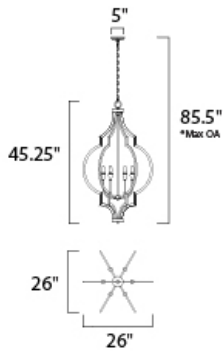

*max overall height of fixture

MEASUREMENTS

- DIMENSION : 26" L x 26" W x 45.25" H
- MAX OAH : 85.5" OAH
- CANOPY : 5" W x 1.25" H x 5" L
- HANGING WEIGHT : 13.64 lb

LAMPING

- INPUT VOLTAGE : 120V
- BULB : 6 x 60W Incandescent E12 Candelabra , 360W Total
- BULB INCLUDED : (Not Included)
- DIMMABLE : Yes