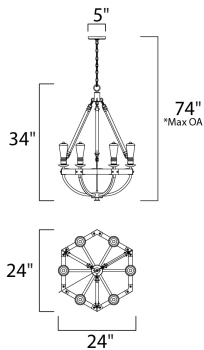

*max overall height

MEASUREMENTS

- DIMENSION : 24" L x 24" W x 34" H
- MAX OAH : 74" OAH
- CANOPY : 5" W x 0.75" H x 5" L
- HANGING WEIGHT : 10.12 lb

LAMPING

- INPUT VOLTAGE : 120V
- BULB : 6 x 60W Incandescent E26 Medium , 360W Total
- BULB INCLUDED : (Not Included)
- DIMMABLE :