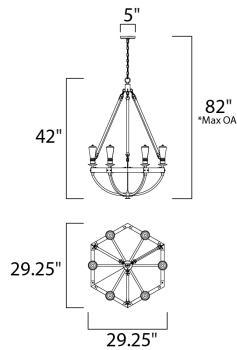

*max overall height

MEASUREMENTS

- DIMENSION : 29.25" L x 29.25" W x 42" H
- MAX OAH : 82" OAH
- CANOPY : 5" W x 0.75" H x 5" L
- HANGING WEIGHT : 14.52 lb

LAMPING

- INPUT VOLTAGE : 120V
- BULB : 6 x 60W Incandescent E26 Medium , 360W Total
- BULB INCLUDED : (Not Included)
- DIMMABLE : Yes