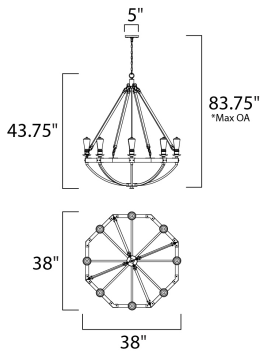

\*max overall height

**MEASUREMENTS**

DIMENSION : 38" L x 38" W x 43.75" H  
 MAX OAH : 83.75" OAH  
 CANOPY : 5" W x 0.75" H x 5" L  
 HANGING WEIGHT : 20.9 lb

**LAMPING**

INPUT VOLTAGE : 120V  
 BULB : 8 x 60W Incandescent E26 Medium , 480W Total  
 BULB INCLUDED : (Not Included)  
 DIMMABLE : Yes