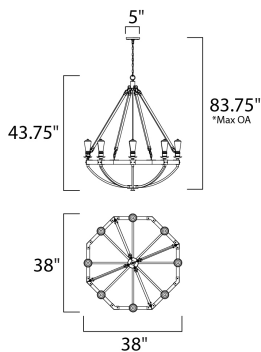

**MEASUREMENTS**

DIMENSION : 38" L x 38" W x 43.75" H  
 MAX OAH : 83.75" OAH  
 CANOPY : 5" W x 0.75" H x 5" L  
 HANGING WEIGHT : 20.9 lb

**LAMPING**

INPUT VOLTAGE : 120V  
 BULB : 8 x 60W Incandescent E26 Medium , 480W Total  
 BULB INCLUDED : (Not Included)  
 DIMMABLE : Yes