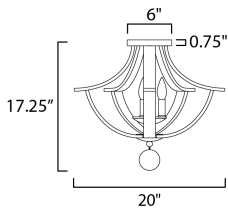

PRODUCT DESCRIPTION

The timeless Empire chandelier shape styled in timeworn, natural finishes uses durable steel in a Driftwood finish that includes a spherical ornament in matching finish. The arms curve steeply, swept lower than the chandelier's center, emphasizing the chandelier's height while mitered angles at its top accentuate the thickness of the barrel-like planks. Exposed candelabra lamps on Anthracite candle covers adding texture and contrast. The result of the organic wood tones reduces the formality of the classical shape making the elegance of this design more inviting.

MEASUREMENTS

DIMENSION : 20" L x 20" W x 17.25" H
 CANOPY : 6" W x 0.75" H x 6" L
 HANGING WEIGHT : 9.02 lb

LAMPING

INPUT VOLTAGE : 120V
 BULB : 3 x 60W Incandescent E12 Candelabra , 180W Total
 BULB INCLUDED : (Not Included)
 DIMMABLE : Y