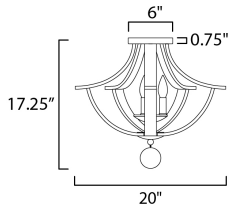

PRODUCT DESCRIPTION

The timeless Empire chandelier shape styled in timeworn, natural finishes uses durable steel in a Driftwood finish that includes a spherical ornament in matching finish. The arms curve steeply, swept lower than the chandelier's center, emphasizing the chandelier's height while mitered angles at its top accentuate the thickness of the barrel-like planks. Exposed candelabra lamps on Anthracite candle covers adding texture and contrast. The result of the organic wood tones reduces the formality of the classical shape making the elegance of this design more inviting.

MEASUREMENTS

DIMENSION : 20" L x 20" W x 17.25" H
 CANOPY : 6" W x 0.75" H x 6" L
 HANGING WEIGHT : 9.02 lb

LAMPING

INPUT VOLTAGE : 120V
 BULB : 3 x 60W Incandescent E12 Candelabra , 180W Total
 BULB INCLUDED : (Not Included)
 DIMMABLE : Y