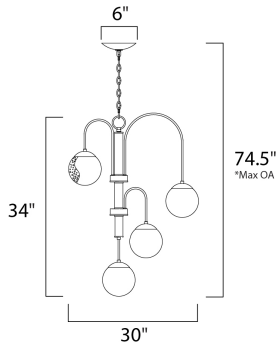

**PRODUCT DESCRIPTION**

Small dimension metal tubing is artfully bent to loop back to the origin that creates an unique and delicate arm. Supported by this graceful arm is a round bubble glass shade. Available in your choice of Textured Black with Polished Nickel accents and clear Bubble Glass or Textured Bronze with Satin Brass accents and Topaz Bubble glass.

\*max overall height of fixture

**MEASUREMENTS**

DIMENSION : 30" L x 30" W x 34" H  
 MAX OAH : 74.5" OAH  
 CANOPY : 6.25" W x 1.25" H x 6.25" L  
 HANGING WEIGHT : 18.7 lb

**LAMPING**

INPUT VOLTAGE : 120V  
 LUMENS : 4,000 Rated  
 BULB : 1 x 3W LED G9 , 30W Total  
 BULB INCLUDED : (Included)  
 DIMMABLE : Yes  
 CRI : 80+ CRI