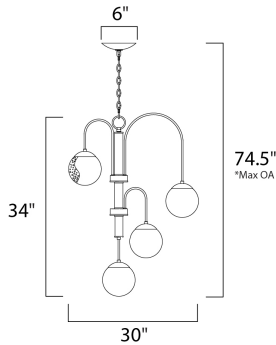

PRODUCT DESCRIPTION

Small dimension metal tubing is artfully bent to loop back to the origin that creates an unique and delicate arm. Supported by this graceful arm is a round bubble glass shade. Available in your choice of Textured Black with Polished Nickel accents and clear Bubble Glass or Textured Bronze with Satin Brass accents and Topaz Bubble glass.

*max overall height of fixture

MEASUREMENTS

DIMENSION : 30" L x 30" W x 34" H
 MAX OAH : 74.5" OAH
 CANOPY : 6.25" W x 1.25" H x 6.25" L
 HANGING WEIGHT : 18.7 lb

LAMPING

INPUT VOLTAGE : 120V
 LUMENS : 4,000 Rated
 BULB : 1 x 3W LED G9 , 30W Total
 BULB INCLUDED : (Included)
 DIMMABLE : Yes
 CRI : 80+ CRI