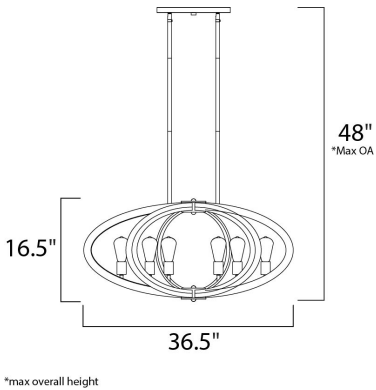

**MEASUREMENTS**

DIMENSION : 36.5" L x 22.25" W x 16.75" H  
 MAX OAH : 48" OAH  
 CANOPY : 4.57" W x 0.83" H x 12.01" L  
 HANGING WEIGHT : 20.9 lb

**LAMPING**

INPUT VOLTAGE : 120V  
 BULB : 6 x 60W Incandescent E26 Medium , 360W Total  
 BULB INCLUDED : (Not Included)  
 DIMMABLE : Yes

**FINISHES OPTION**

 Anthracite (AR)

**MATERIAL**

Wood, Steel

**RATINGS**

cULus  
 Dry Location

**ADDITIONAL**

ADJUSTABLE  
 SLOPE: 120  
 OPERATING TEMPERATURE:  
 -20°C (-4°F), 40°C (104°F)