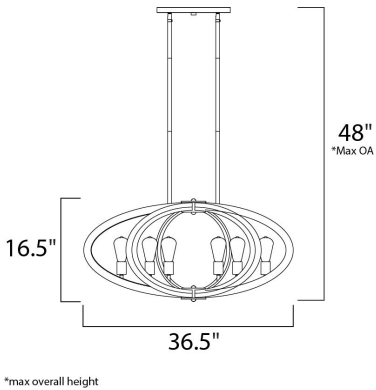

MEASUREMENTS

DIMENSION : 36.5" L x 22.25" W x 16.5" H
 MAX OAH : 48" OAH
 HANGING WEIGHT : 22 lb

LAMPING

INPUT VOLTAGE : 120V
 BULB : 6 x 6W LED E26 Medium , 36W Total
 BULB INCLUDED : (Included)
 DIMMABLE : Yes
 COLOR_TEMP : 2200K

FINISHES OPTION

Anthracite (AR)

MATERIAL

Wood, Steel

RATINGS

cULus
 Dry Location

ADDITIONAL

ADJUSTABLE
 SLOPE: 120
 OPERATING TEMPERATURE:
 -20°C (-4°F), 40°C (104°F)