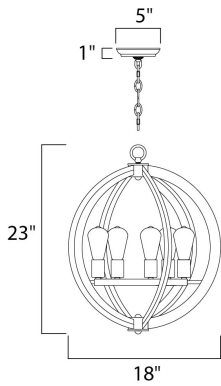

**MEASUREMENTS**

DIMENSION : 18" L x 18" W x 23" H  
 MAX OAH : 65" OAH  
 CANOPY : 5" W x 1" H x 5" L  
 HANGING WEIGHT : 11.66 lb

**LAMPING**

INPUT VOLTAGE : 120V  
 BULB : 5 x 60W Incandescent E26 Medium , 300W Total  
 BULB INCLUDED : (Not Included)  
 DIMMABLE : Yes