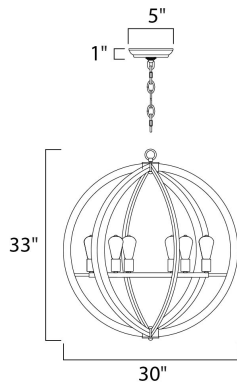

MEASUREMENTS

- DIMENSION : 30" L x 30" W x 33" H
- MAX OAH : 75" OAH
- CANOPY : 5" W x 1" H x 5" L
- HANGING WEIGHT : 19.8 lb

LAMPING

- INPUT VOLTAGE : 120V
- BULB : 6 x 60W Incandescent E26 Medium , 360W Total
- BULB INCLUDED : (Not Included)
- DIMMABLE : Yes