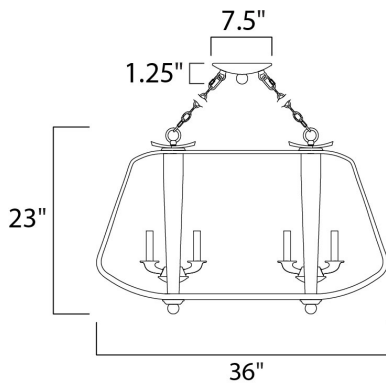

**PRODUCT DESCRIPTION**

Unique pendants formed of bent wood finished in Barnwood which is a weathered and distressed look. The internal clusters and details are constructed of cast iron in a hammered pattern and finished in a natural looking Iron Ore. A excellent blend of soft shape and rustic finish allows for this collection to fit into a number of interior designs.

**MEASUREMENTS**

- DIMENSION : 19" L x 36" W x 23" H
- MAX OAH : 63.13" OAH
- CANOPY : 7.5" W x 1.38" H x 7.5" L
- HANGING WEIGHT : 18.26 lb

**LAMPING**

- INPUT VOLTAGE : 120V
- BULB : 6 x 40W Incandescent E12 Candelabra , 240W Total
- BULB INCLUDED : (Not Included)
- DIMMABLE : Yes