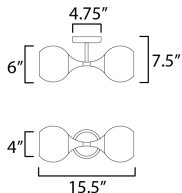

MEASUREMENTS

DIMENSION : 6" W x 15.5" H x 7.5" Ext
 MAX OAH : 4.75" W x 4.75" H
 HANGING WEIGHT : 2.55 lb

LAMPING

INPUT VOLTAGE : 120V
 BULB : 2 x 60W Incandescent E26 Medium , 120W Total
 BULB INCLUDED : (Not Included)
 DIMMABLE :
 LIGHTING_DIRECTION : Up/Down