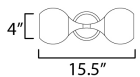

MEASUREMENTS

DIMENSION : 6" W x 15.5" H x 7.5" Ext
 MAX OAH : 4.75" W x 4.75" H
 HANGING WEIGHT : 2.55 lb

LAMPING

INPUT VOLTAGE : 120V
 BULB : 2 x 60W Incandescent E26 Medium , 120W Total
 BULB INCLUDED : (Not Included)
 DIMMABLE :
 LIGHTING_DIRECTION : Up/Down