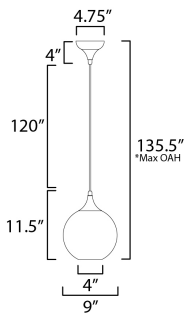

PRODUCT DESCRIPTION

Featuring a swirling white Marble Glass globe that encases the light source, the shades are reminiscent of snowglobes. The collection provides a wonderfully wintry composition that is timelessly elegant effortlessly sophisticated. Choose from multiple sizes of the bath vanity lights as well as a larger glass pendant or flush mount options. Available in Natural Aged Brass, Polished Chrome, or Matte Black.

*max overall height

MEASUREMENTS

DIMENSION : 9" L x 9" W x 11.5" H
 MAX OAH : 135.5" OAH
 CANOPY : 4.75" W x 3.25" H x 4.75" L
 HANGING WEIGHT : 3.21 lb

LAMPING

INPUT VOLTAGE : 120V
 BULB : 1 x 60W Incandescent E26 Medium , 60W Total
 BULB INCLUDED : (Not Included)
 DIMMABLE :