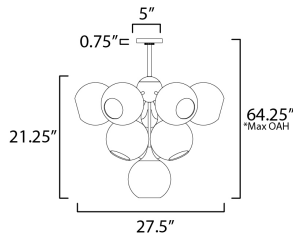

**MEASUREMENTS**

DIMENSION : 27.5" L x 27.5" W x 21.25" H  
 MAX OAH : 64.25" OAH  
 CANOPY : 5" W x 0.75" H x 5" L  
 HANGING WEIGHT : 22.66 lb

**LAMPING**

INPUT VOLTAGE : 120V  
 BULB : 1 x 60W Incandescent E26 Medium , 600W Total  
 BULB INCLUDED : (Not Included)  
 DIMMABLE : Triac or ELV (Phase Dim)