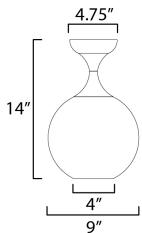

MEASUREMENTS

DIMENSION : 9" L x 9" W x 14" H
 CANOPY : 4.75" W x 3.25" H x 4.75" L
 HANGING WEIGHT : 2.64 lb

LAMPING

INPUT VOLTAGE : 120V
 BULB : 1 x 60W Incandescent E26 Medium , 60W Total
 BULB INCLUDED : (Not Included)
 DIMMABLE :