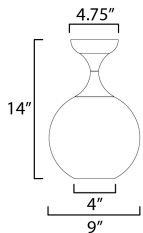

MEASUREMENTS

DIMENSION : 9" L x 9" W x 14" H
 CANOPY : 4.75" W x 3.25" H x 4.75" L
 HANGING WEIGHT : 2.64 lb

LAMPING

INPUT VOLTAGE : 120V
 BULB : 1 x 60W Incandescent E26 Medium , 60W Total
 BULB INCLUDED : (Not Included)
 DIMMABLE :