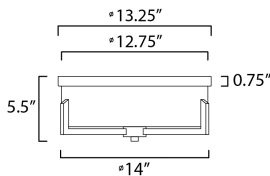

**MEASUREMENTS**

DIMENSION : 14" L x 14" W x 5.5" H  
 CANOPY : 13.25" W x 0.75" H x 13.25" L  
 HANGING WEIGHT : 4.69 lb

**LAMPING**

INPUT VOLTAGE : 120V  
 BULB : 3 x 60W Incandescent E26 Medium , 180W Total  
 BULB INCLUDED : (Not Included)  
 DIMMABLE : Y