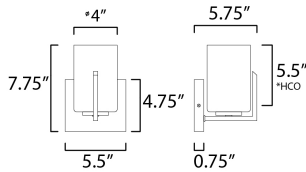

LAMPING

INPUT VOLTAGE : 120V
BULB : 1 x 60W Incandescent E26 Medium , 60W Total
BULB INCLUDED : (Not Included)
DIMMABLE : Triac or ELV
LIGHTING_DIRECTION : Up/Down