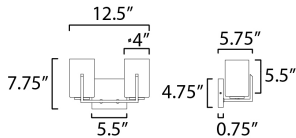

MEASUREMENTS

DIMENSION : 12.5" W x 7.75" H x 5.75" Ext
 BACK PLATE : 5.5" W x 4.75" H x 5.5" HCO
 HANGING WEIGHT : 2.34 lb

LAMPING

INPUT VOLTAGE : 120V
 BULB : 2 x 60W Incandescent E26 Medium , 120W Total
 BULB INCLUDED : (Not Included)
 DIMMABLE : Y
 LIGHTING_DIRECTION : Up/Down