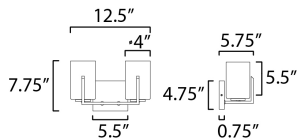

MEASUREMENTS

DIMENSION : 12.5" W x 7.75" H x 5.75" Ext
 BACK PLATE : 5.5" W x 4.75" H x 5.5" HCO
 HANGING WEIGHT : 2.34 lb

LAMPING

INPUT VOLTAGE : 120V
 BULB : 2 x 60W Incandescent E26 Medium , 120W Total
 BULB INCLUDED : (Not Included)
 DIMMABLE : Y
 LIGHTING_DIRECTION : Up/Down